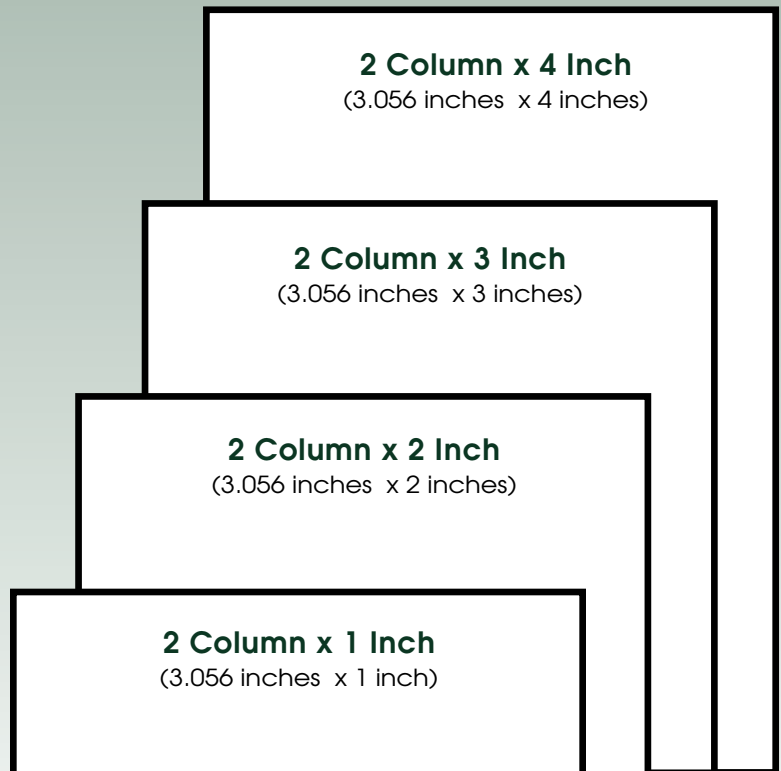

2023 BOXED CLASSIFIED & REAL ESTATE AD RATES

ROCHESTER • ROCHESTER HILLS • OAKLAND TOWNSHIP SMALL BOX AD RATES

AD SIZE

Columns In Width x Inches in Height	1-6 ISSUES	7-12 ISSUES	13 or more ISSUES (with contract)
1 column x 1 inch	\$63	\$58	\$50
1 column x 2 inch	\$80	\$75	\$65
1 column x 3 inch	\$100	\$92	\$85
1 column x 4 inch	\$120	\$112	\$103

Rates listed are for Black & White Ads, Per Ad, Per Issue. \$10 extra for each color added.

ROCHESTER • ROCHESTER HILLS • OAKLAND TOWNSHIP LARGE BOX AD RATES

AD SIZE

Columns In Width x Inches in Height	1-6 ISSUES	7-12 ISSUES	13 or more ISSUES (with contract)
2 column x 1 inch	\$96	\$88	\$82
2 column x 2 inch	\$136	\$131	\$113
2 column x 3 inch	\$180	\$170	\$160
2 column x 4 inch	\$220	\$199	\$184