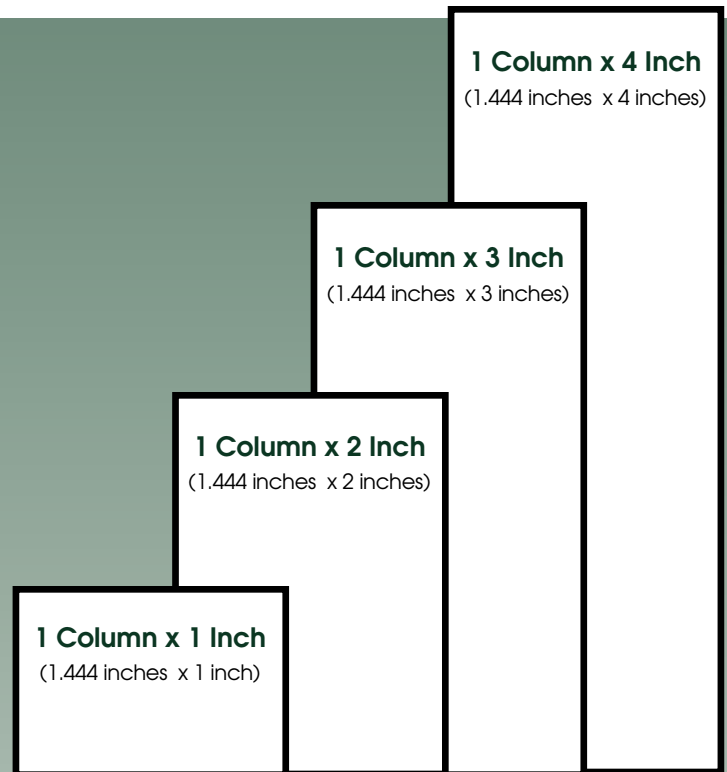

2023 BOXED CLASSIFIED & REAL ESTATE AD RATES

ROCHESTER • ROCHESTER HILLS • OAKLAND TOWNSHIP SMALL BOX AD RATES

AD SIZE

Columns In Width x Inches in Height	1-6 ISSUES	7-12 ISSUES	13 or more ISSUES (with contract)
1 column x 1 inch	\$63	\$58	\$50
1 column x 2 inch	\$80	\$75	\$65
1 column x 3 inch	\$100	\$92	\$85
1 column x 4 inch	\$120	\$112	\$103

Rates listed are for Black & White Ads, Per Ad, Per Issue. \$10 extra for each color added.

ROCHESTER • ROCHESTER HILLS • OAKLAND TOWNSHIP LARGE BOX AD RATES

AD SIZE

Columns In Width x Inches in Height	1-6 ISSUES	7-12 ISSUES	13 or more ISSUES (with contract)
2 column x 1 inch	\$96	\$88	\$82
2 column x 2 inch	\$136	\$131	\$113
2 column x 3 inch	\$180	\$170	\$160
2 column x 4 inch	\$220	\$199	\$184