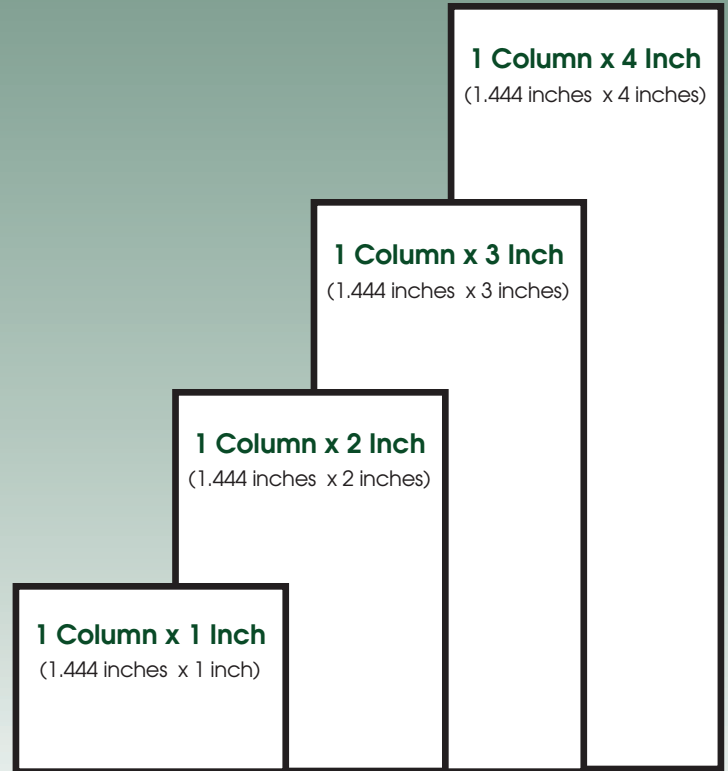

2024 BOXED CLASSIFIED & REAL ESTATE AD RATES

SMALL BOX AD RATES

AD SIZE

Columns In Width x Inches in Height	1-5 ISSUES	6-11 ISSUES	12 or more ISSUES (with contract)
1 column x 1 inch	$68	$63	$55
1 column x 2 inch	$86	$80	$70
1 column x 3 inch	$110	$99	$92
1 column x 4 inch	$129	$121	$112

*Rates listed are for Black & White Ads, Per Ad, Per Issue.
$15 extra for each color added,
$50 extra for full color.*

LARGE BOX AD RATES

AD SIZE

Columns In Width x Inches in Height	1-5 ISSUES	6-11 ISSUES	12 or more ISSUES (with contract)
2 column x 1 inch	$104	$95	$88
2 column x 2 inch	$147	$140	$125
2 column x 3 inch	$194	$184	$172
2 column x 4 inch	$238	$215	$198

Free Direct Mail Delivery to homes and businesses in Rochester, Rochester Hills, Oakand Twp

P.O. Box 82512 • Rochester, MI 48308 • Phone: 248-651-8700
Fax: 248-651-8750 • info@communitylifestyles.com
www.communitylifestyles.com