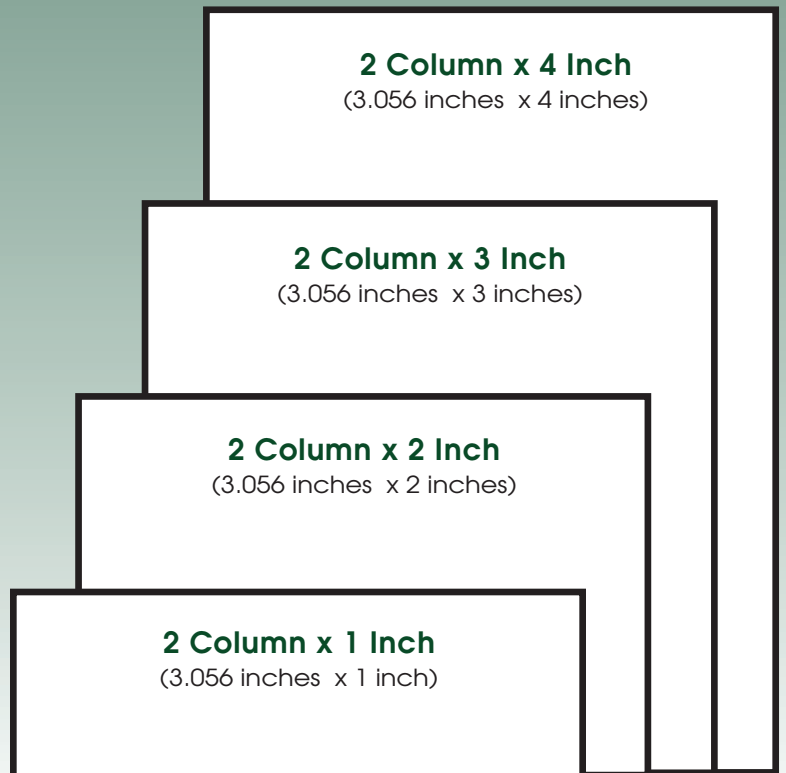

2024 BOXED CLASSIFIED & REAL ESTATE AD RATES

SMALL BOX AD RATES

AD SIZE

Columns In Width x Inches in Height	1-5 ISSUES	6-11 ISSUES	12 or more ISSUES (with contract)
1 column x 1 inch	$68	$63	$55
1 column x 2 inch	$86	$80	$70
1 column x 3 inch	$110	$99	$92
1 column x 4 inch	$129	$121	$112

*Rates listed are for Black & White Ads, Per Ad, Per Issue.
$15 extra for each color added,
$50 extra for full color.*

LARGE BOX AD RATES

AD SIZE

Columns In Width x Inches in Height	1-5 ISSUES	6-11 ISSUES	12 or more ISSUES (with contract)
2 column x 1 inch	$104	$95	$88
2 column x 2 inch	$147	$140	$125
2 column x 3 inch	$194	$184	$172
2 column x 4 inch	$238	$215	$198

Free Direct Mail Delivery to homes and businesses in Rochester, Rochester Hills, Oakand Twp

P.O. Box 82512 • Rochester, MI 48308 • Phone: 248-651-8700
Fax: 248-651-8750 • info@communitylifestyles.com
www.communitylifestyles.com