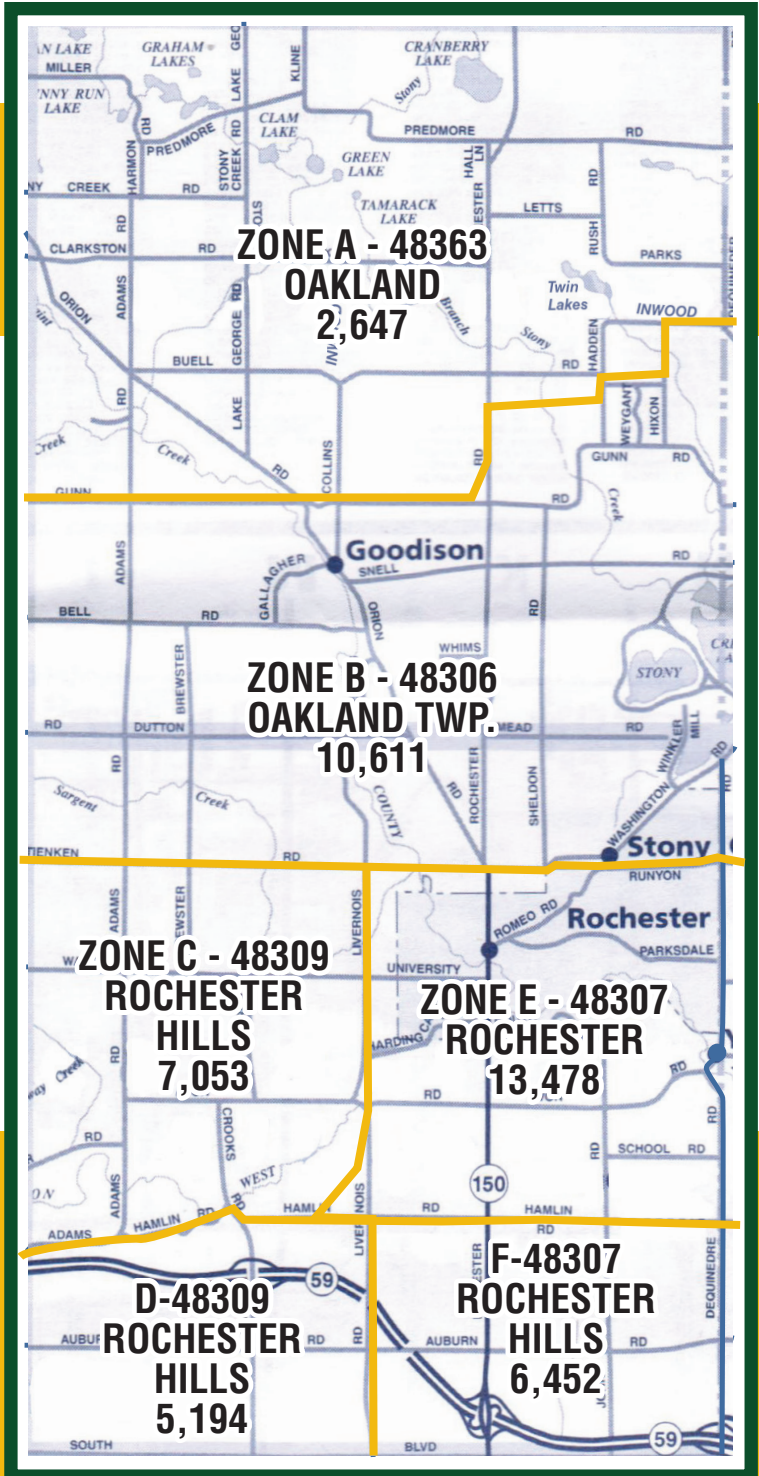

COMMUNITY LIFESTYLES

MAILING DISTRIBUTION MAP & INSERTION ZONING

DELIVERS FREE VIA DIRECT MAIL TO
OVER 45,000 HOMES & BUSINESSES IN
ROCHESTER, ROCHESTER HILLS
& OAKLAND TOWNSHIP

INSERTS / FLYERS

Preprinted flyers may be inserted in a minimum of one zone. Price is dependent upon weight of insert. Maximum dimension cannot exceed 14"

Standard flyer insertion pricing:
8.5" x 11", 20 lb. bond paper delivered for
5¢/address or $50/1,000 flyers.

- A - 2,647*.... $157.35
- B - 10,611.... $530.55
- C - 7,053.... $352.65
- D - 5,194.... $259.70
- E - 13,478.... $673.90
- F - 6,452.... $322.60

Preprinted flyers, postcards, menus, etc. may be inserted in a Minimum of one zone. Price is dependent upon weight of insert. Maximum dimension cannot exceed 14"

Standard flyer insertion pricing:
8.5" x 11", 20 lb. bond paper delivered for
5¢/address or $50/1,000 flyers.

*Zones under 5,000 include $25 upcharge

Email - info@communitylifestyles.com
Phone - 248-651-8700 • Fax - 248-651-8750

COMMUNITYLIFESTYLES.COM

**INSERT DESIGN &
PRINT SERVICES
AVAILABLE**