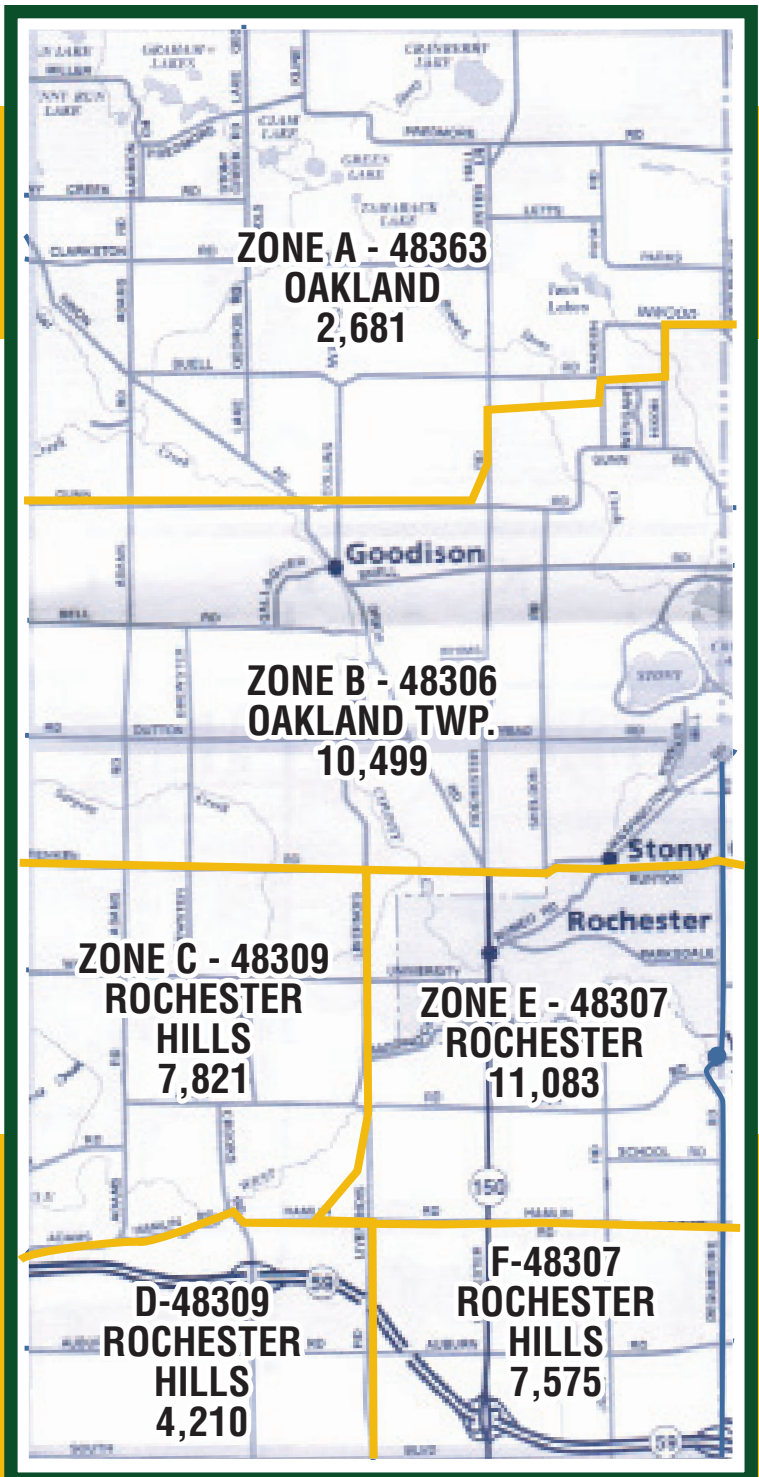

COMMUNITY LIFESTYLES

MAILING DISTRIBUTION MAP & INSERTION ZONING

DELIVERS FREE VIA DIRECT MAIL TO
OVER 43,800 HOMES IN
ROCHESTER, ROCHESTER HILLS
& OAKLAND TOWNSHIP

INSERTS / FLYERS

Preprinted flyers may be inserted in a minimum of one zone. Price is dependent upon weight of insert. Maximum dimension cannot exceed 14"

Standard flyer insertion pricing:
8.5" x 11", 20 lb. bond paper delivered for
7¢/address or $70/1,000 flyers.

- A - 2,681*.... $187.67
- B - 10,499.... $734.93
- C - 7,821.... $547.47
- D - 4,210.... $294.70
- E - 11,083.... $775.81
- F - 7,575.... $530.25

Preprinted flyers, postcards, menus, etc. may be inserted in a Minimum of one zone. Price is dependent upon weight of insert. Maximum dimension cannot exceed 14"

Standard flyer insertion pricing:
8.5" x 11", 20 lb. bond paper delivered for
7¢/address or $50/1,000 flyers.

*Zones under 5,000 include $25 upcharge

Email - info@communitylifestyles.com
Phone - 248-651-8700 • Fax - 248-651-8750

COMMUNITYLIFESTYLES.COM

INSERT DESIGN &
PRINT SERVICES
AVAILABLE